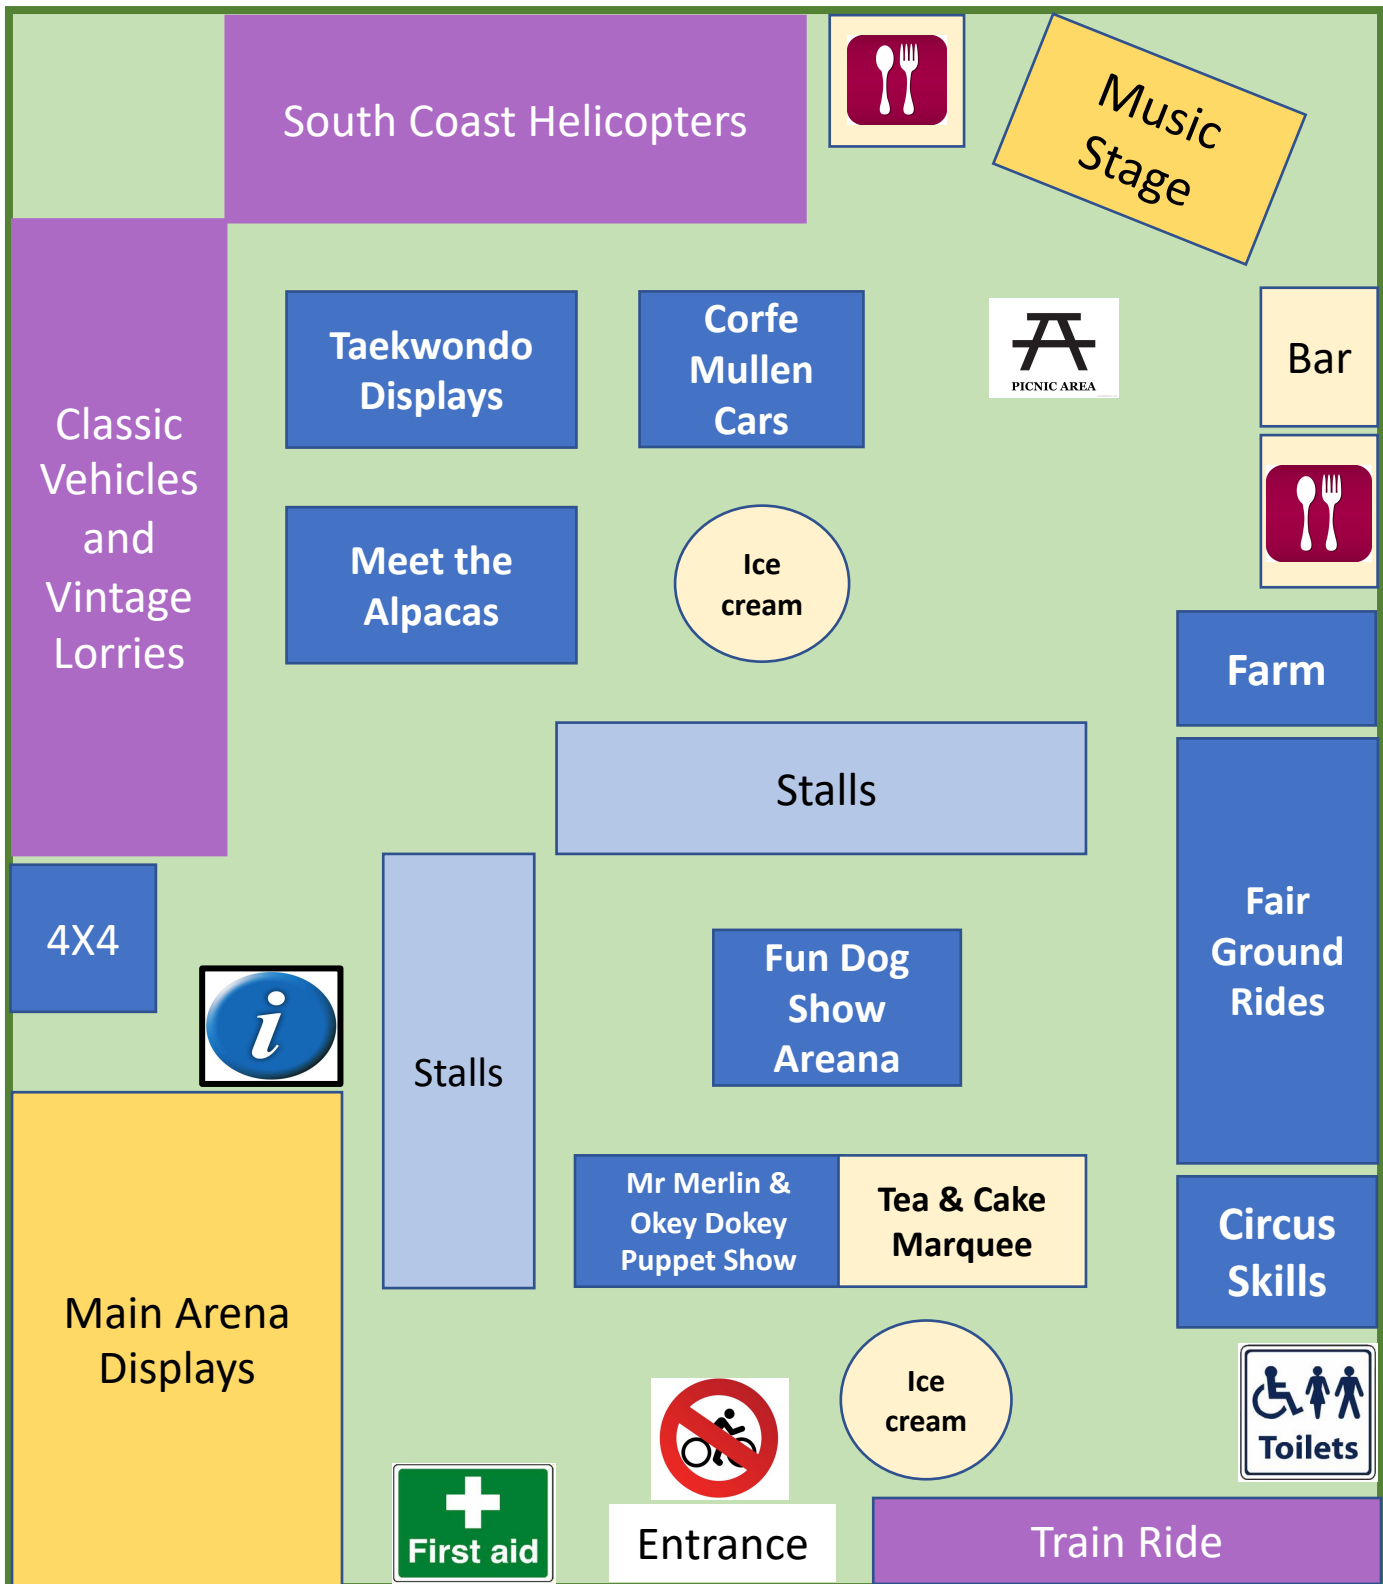

Events Ground Map

KEY:

- Arena and Performance stage
- Childrens' Activities
- Stalls
- Food Stalls and Picnic area
- Displays

Visit our website:
Corfemullencarnival.com

@corfemullencarnival